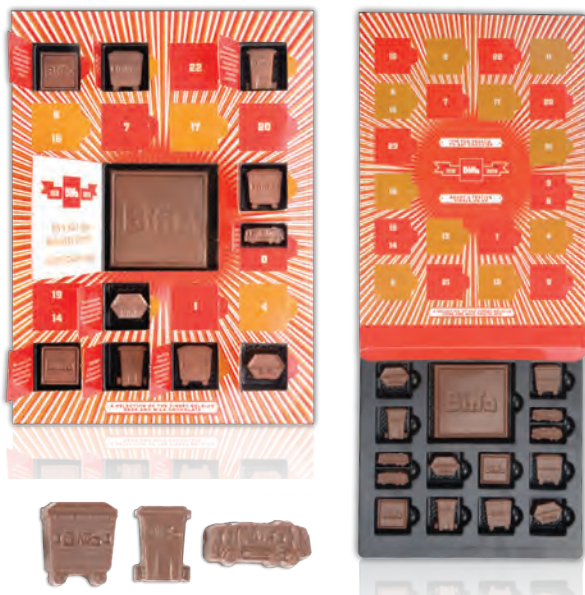

SKU: CACA4FCSB
Code: Advent Calendar A4FC SB

24 Pcs Fully customized, multi design logo in Pure Belgian Chocolate packed in a customized soft box
Box Size: 30x22.8x2.5cm (11.81"x8.66"x0.98")
Net Weight: 240g (8.47oz) | Gross Weight: 430g (15.17oz)