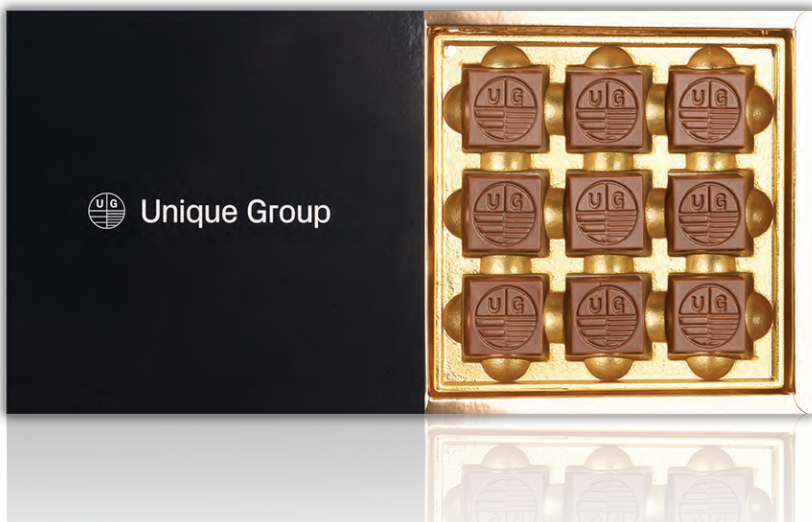

**SKU: CNT9SB**

**Code: Neo T SB**

9 Pcs Customized Belgian Chocolate in a customized sliding soft box

Box Size: 16x16x3cm (6.29"x6.29"x1.18")

Net Weight: 90g

Gross Weight: 155g

**SKU: CNS9SB**  
**Code: Neo SB**