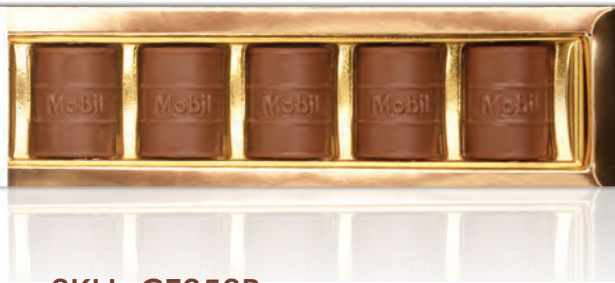

1 Pc Customized Greeting Bar in Belgian Chocolate in a customized sliding soft box

Box Size: 14x12x2.5cm (5.51"x4.72"x0.98")

Net weight: 50g (1.76oz)

Gross Weight: 90g (3.17oz)

Ideal Bar size for Showing Actual Product

SKU: CGC5SB

Code: Greeting Custom SB

1 Pc Customized Clapper Bar in Belgian Chocolate in a customized sliding soft box

Box Size: 14x12x2.5cm (5.51"x4.72"x0.98")

Net Weight: 1.76oz (50g)

Gross Weight: 3.17oz (90g)

**SKU: CES5SB**

**Code: Elegance S SB**

5 Pcs Customized Belgian Chocolate in a customized sliding soft box

Box Size: 22x6x3cm (8.66"x2.36"x1.18")

Net Weight: 50g (1.76oz) | Gross Weight: 90g (3.17oz)

**SKU: CEURP5SB**

**Code: Elegance UR SB**

5 Pcs Customized Belgian Chocolate in a customized sliding soft box

Box Size: 22x6x3cm (8.66"x2.36"x1.18")

Net Weight: 50g (1.76oz) | Gross Weight: 90g (3.17oz)

**SKU: CER5SB**

**Code: Elegance R SB**