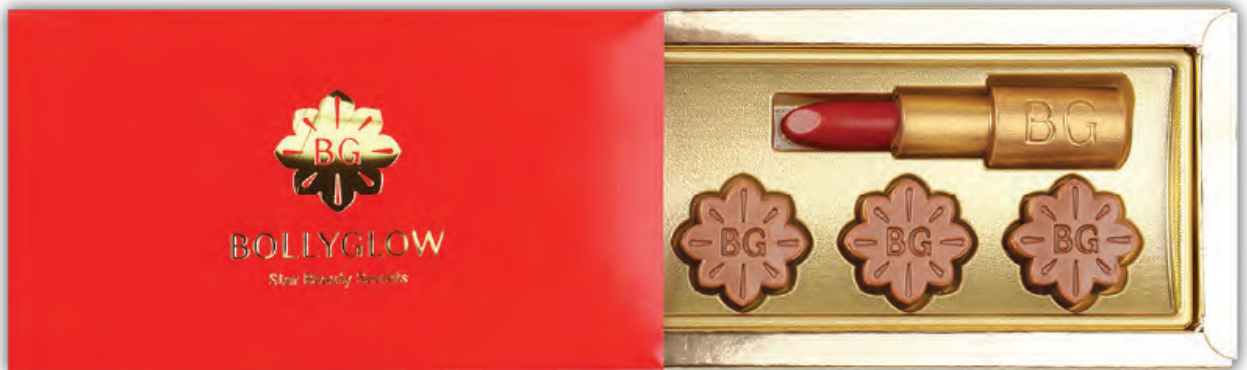

**SKU: CC4SB**  
**Code: Classic SB**

4 Pcs Customized Belgian Chocolate  
 in a customized sliding soft box

Box Size: 10x10x3cm (3.94"x3.94"x1.18")

Net Weight 40g (1.41oz)

Gross Weight 70g (2.47oz)

SKU: CCS4SB  
Code: Classic Stena SB

4 Pcs Customized Belgian Chocolate in a customized sliding soft box  
Box Size: 16x8.5x2.5cm (6.30"x3.35"x0.98")  
Net Weight: 40g (1.41oz) | Gross Weight: 75g (2.65oz)

SKU: CCSC4SB  
Code: Classic Stena Custom SB