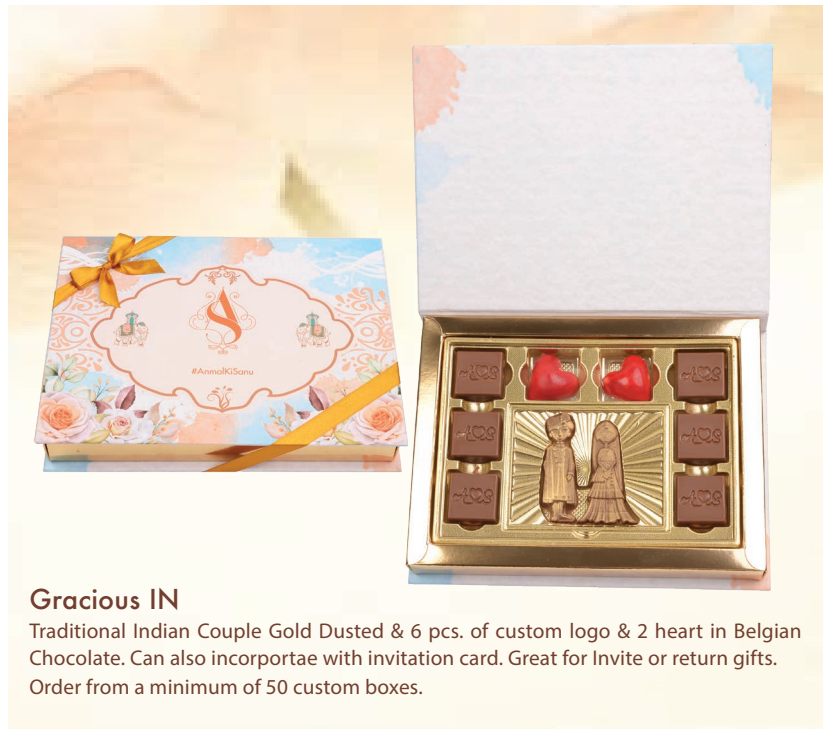

Gracious IN

Traditional Indian Couple Gold Dusted & 6 pcs. of custom logo & 2 heart in Belgian Chocolate. Can also incorporate with invitation card. Great for Invite or return gifts. Order from a minimum of 50 custom boxes.