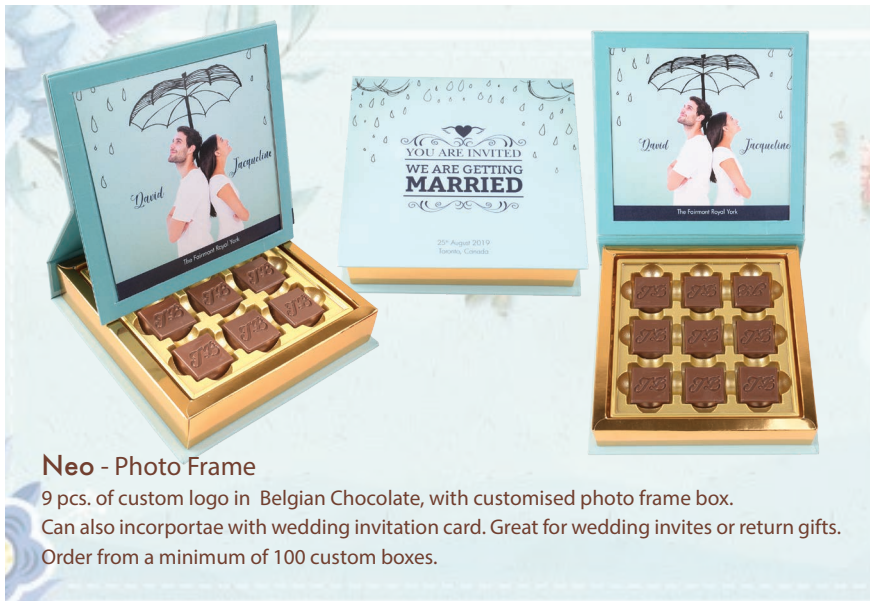

Neo - Photo Frame

9 pcs. of custom logo in Belgian Chocolate, with customised photo frame box.
Can also incorporate with wedding invitation card. Great for wedding invites or return gifts.
Order from a minimum of 100 custom boxes.